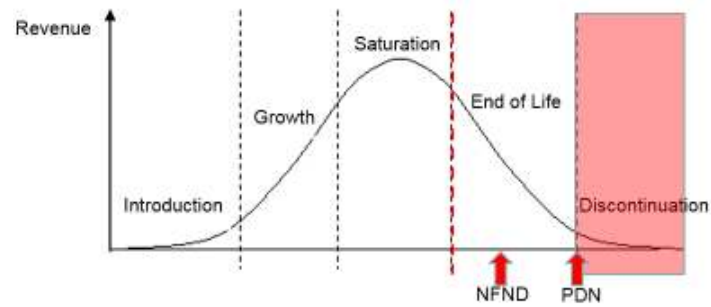

Light is OSRAM

Product Discontinuation (acc. JEDEC J-STD-048)  
OS-PD-2018-023

1-Mar-2018

---

<b>Last order:</b>	2-Sep-2018
<b>Last delivery:</b>	1-Mar-2019
<b>Reason:</b>	Consolidation Product Portfolio

---