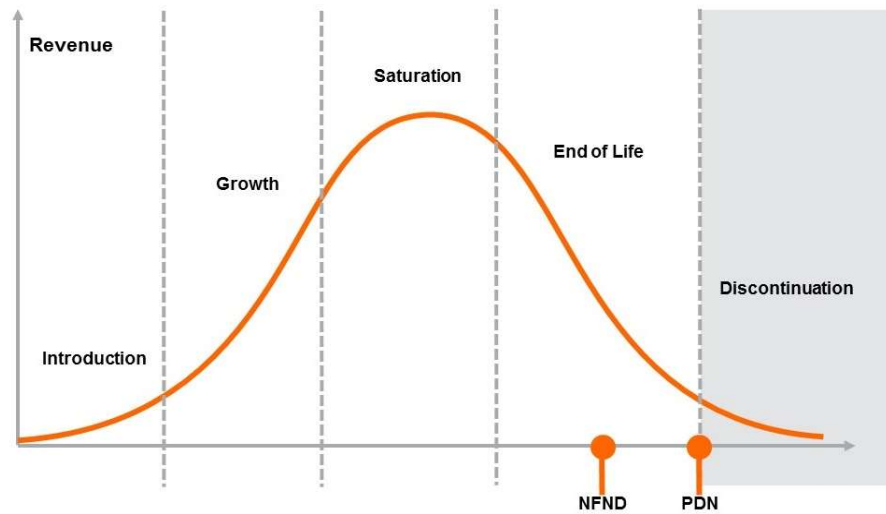

Light is OSRAM

Product Or Individual Q-Code Discontinuation (acc. JEDEC J-STD-048)

04 May 2021

OS-PDN-2021-052

Last order: 30 May 2021

Last delivery: 30 June 2021

Please direct your feedback to your local Sales office.