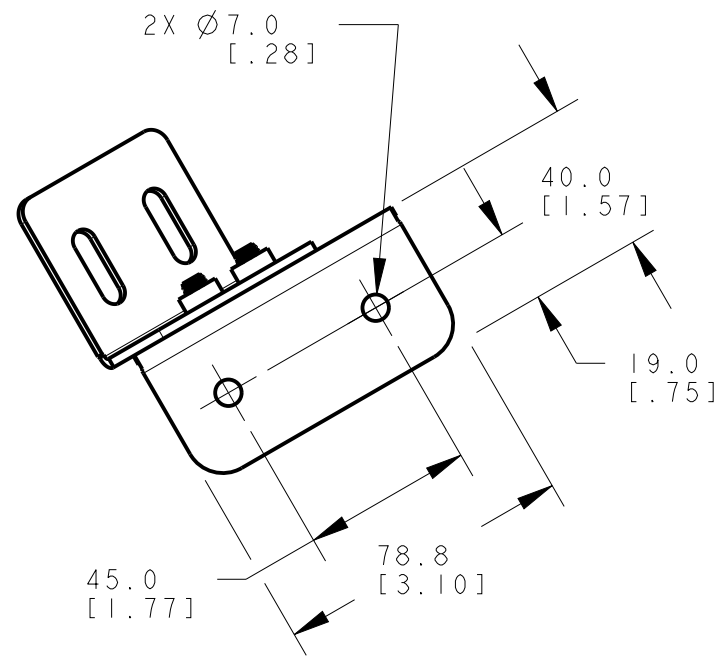

8 7 6 5 4 3 2 1

D

D

ISOMETRIC VIEW
SCALE 3:4

C

C

B

B

A

A

NOTES:
1. ALL DIMENSIONS ARE MILLIMETERS [INCHES] UNLESS OTHERWISE NOTED.

This drawing is the property of BANNER ENGINEERING CORP. and is proprietary in general and in detail. Its contents shall not be revealed to outside parties without written consent of BANNER.

BANNER ENGINEERING CORP.
P.O. BOX 9414
MINNEAPOLIS, MN 55440

THIRD ANGLE PROJECTION

TITLE
LMBWL B92RAS

SIZE B DRAWING NO. **183657** REV. **A**

SCALE 1:2 SHEET 1 OF 1

8 7 6 5 4 3 2 1

PRO/E