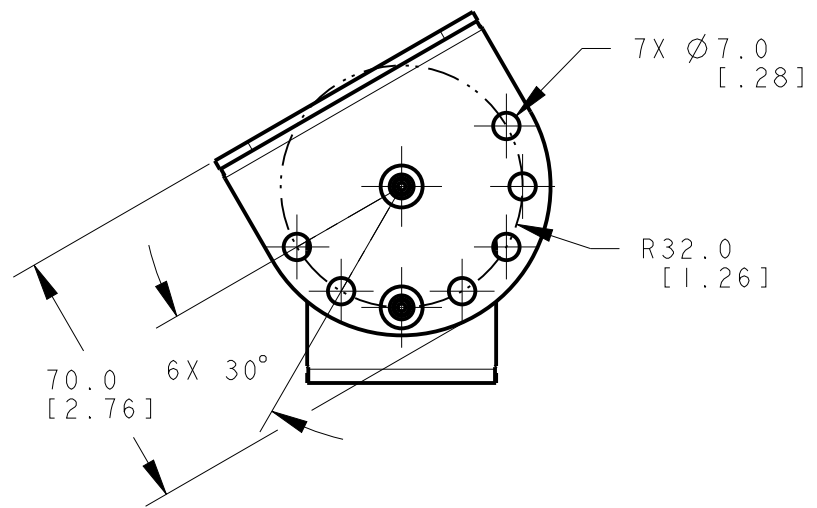

8 7 6 5 4 3 2 1

D

D

ISOMETRIC VIEW
SCALE 3:4

C

C

B

B

A

A

NOTES:
1. ALL DIMENSIONS ARE MILLIMETERS [INCHES] UNLESS OTHERWISE NOTED.

This drawing is the property of BANNER ENGINEERING CORP. and is proprietary in general and in detail. Its contents shall not be revealed to outside parties without written consent of BANNER.

BANNER ENGINEERING CORP.
P.O. BOX 9414
MINNEAPOLIS, MN 55440

THIRD ANGLE PROJECTION

TITLE
LMBWL B92RAS

SIZE B DRAWING NO. **183657** REV. **A**

SCALE 1:2 SHEET 1 OF 1

8 7 6 5 4 3 2 1

PRO/E