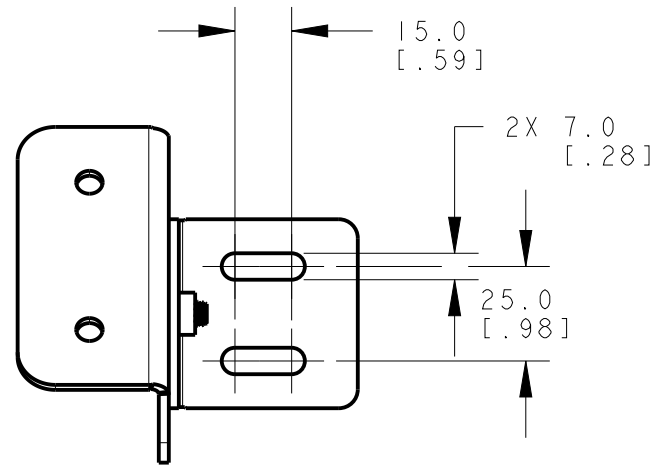

8 7 6 5 4 3 2 1

D

D

ISOMETRIC VIEW
SCALE 3:4

C

C

B

B

A

A

NOTES:
1. ALL DIMENSIONS ARE MILLIMETERS [INCHES] UNLESS OTHERWISE NOTED.

This drawing is the property of BANNER ENGINEERING CORP. and is proprietary in general and in detail. Its contents shall not be revealed to outside parties without written consent of BANNER.

BANNER ENGINEERING CORP.
P.O. BOX 9414
MINNEAPOLIS, MN 55440

THIRD ANGLE PROJECTION

TITLE
LMBWL B92RAS

SIZE B DRAWING NO. **183657** REV. **A**

SCALE 1:2 SHEET 1 OF 1

8 7 6 5 4 3 2 1

PRO/E