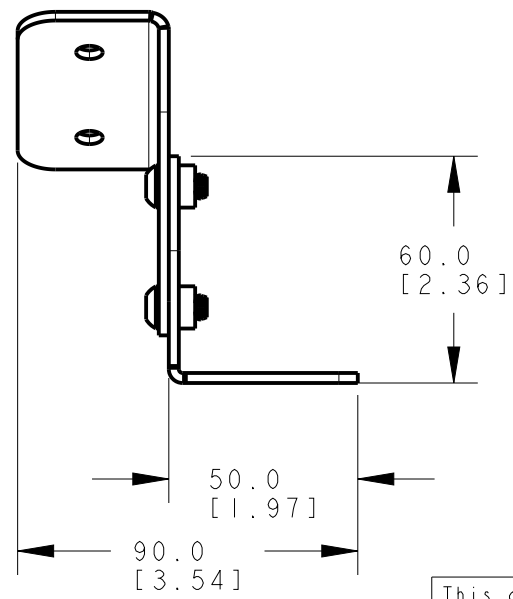

8 7 6 5 4 3 2 1

D

D

ISOMETRIC VIEW
SCALE 3:4

C

C

B

B

A

A

NOTES:
1. ALL DIMENSIONS ARE MILLIMETERS [INCHES] UNLESS OTHERWISE NOTED.

This drawing is the property of BANNER ENGINEERING CORP. and is proprietary in general and in detail. Its contents shall not be revealed to outside parties without written consent of BANNER.

BANNER ENGINEERING CORP.
P.O. BOX 9414
MINNEAPOLIS, MN 55440

THIRD ANGLE PROJECTION

TITLE
LMBWL B92RAS

SIZE B DRAWING NO. **183657** REV. **A**

SCALE 1:2 SHEET 1 OF 1

8 7 6 5 4 3 2 1

PRO/E