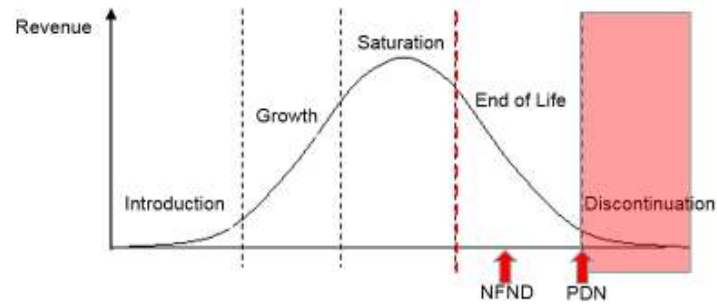

Light is OSRAM

Product Discontinuation (acc. JEDEC J-STD-048)
OS-PD-2018-060

2-Jul-2018

Last order:	1-Oct-2018
Last delivery:	1-Jan-2019
Reason:	Brightness Improvement

Please direct your feedback to your local Sales office.