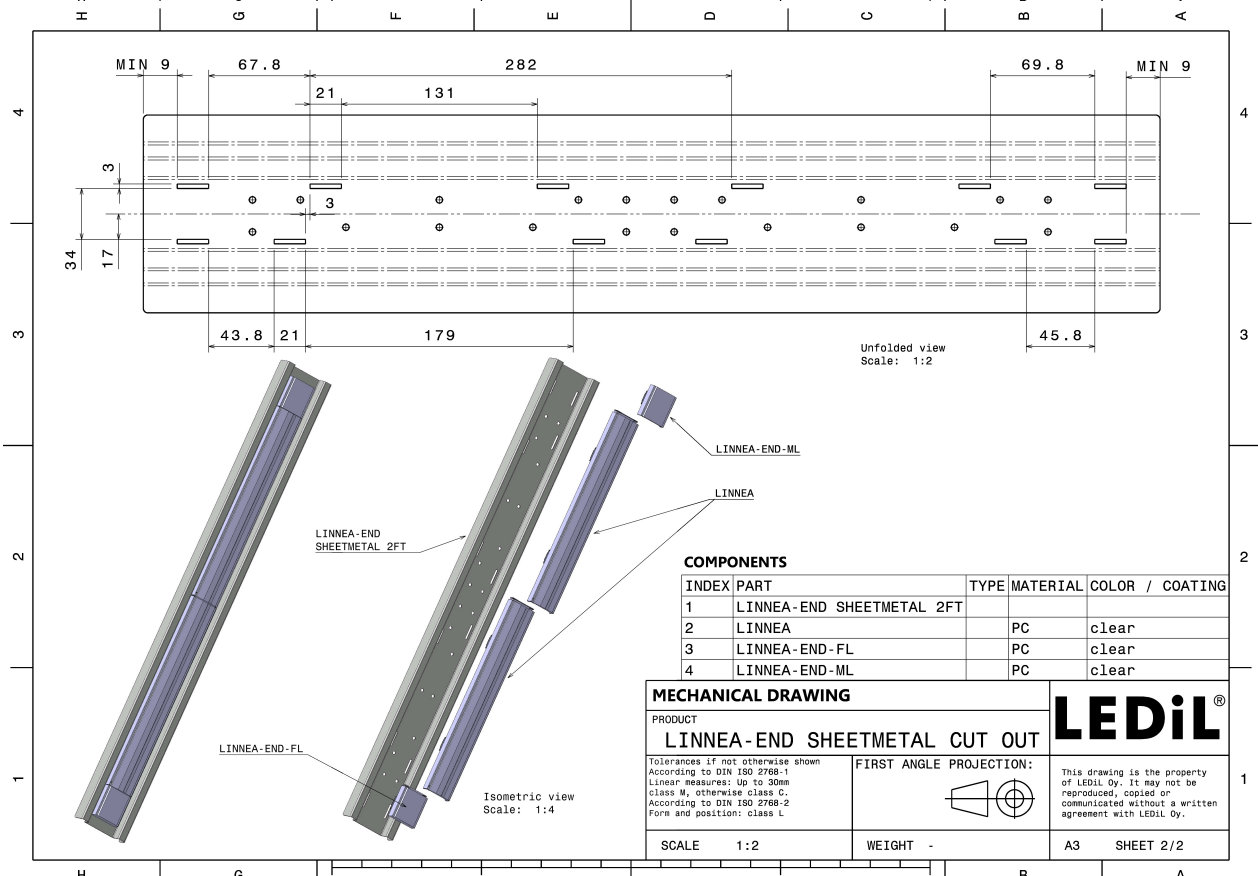

LINNEA-90-END-B-FL

Long, female end cap compatible with LINNEA-90-B

TECHNICAL SPECIFICATIONS:

Dimensions	40.0 x 44.0 mm
Height	9.5 mm
Fastening	clips
Colour	clear
Box size	398 x 298 x 265 mm
Box weight	7.9 kg
Quantity in Box	972 pcs
ROHS compliant	yes ⓘ

MATERIAL SPECIFICATIONS:

Component	Type	Material	Colour
LINNEA-90-END-B-FL	Accessory	PC	clear

GENERAL INFORMATION:

NOTE: The typical beam angle will be changed by different color, chip size and chip position tolerance. The typical total beam angle is the full angle measured where the luminous intensity is half of the peak value.