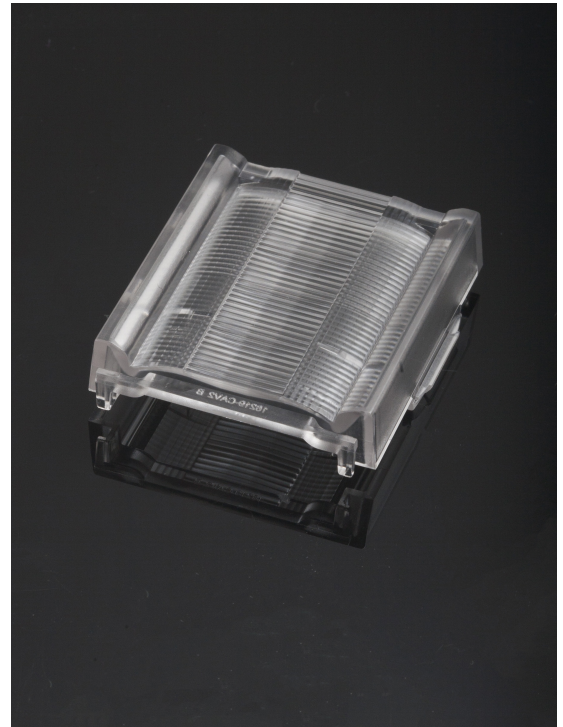

LINNEA-90-END-B-FL

Long, female end cap compatible with LINNEA-90-B

TECHNICAL SPECIFICATIONS:

Dimensions	40.0 x 44.0 mm
Height	9.5 mm
Fastening	clips
Colour	clear
Box size	398 x 298 x 265 mm
Box weight	7.9 kg
Quantity in Box	972 pcs
ROHS compliant	yes ⓘ

MATERIAL SPECIFICATIONS:

Component	Type	Material	Colour
LINNEA-90-END-B-FL	Accessory	PC	clear

GENERAL INFORMATION:

NOTE: The typical beam angle will be changed by different color, chip size and chip position tolerance. The typical total beam angle is the full angle measured where the luminous intensity is half of the peak value.