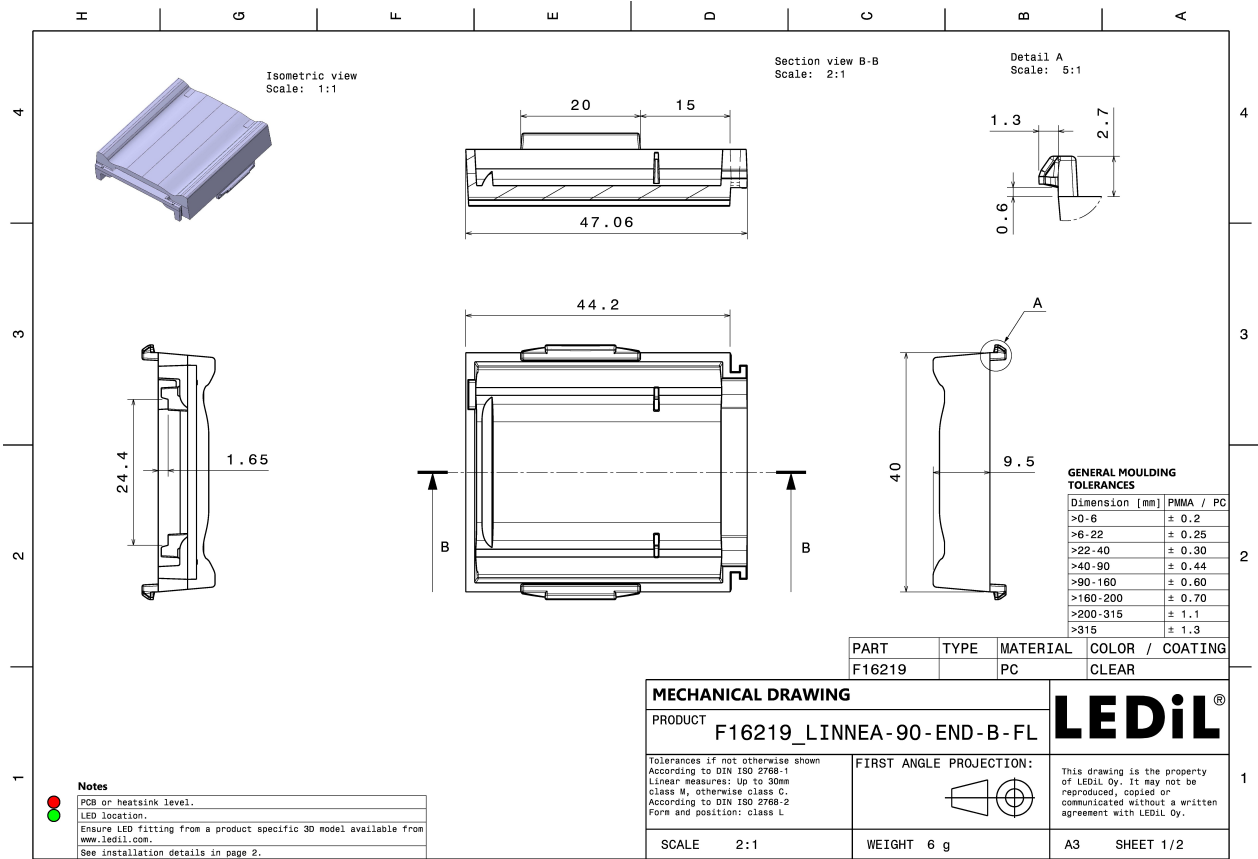

LINNEA-90-END-B-FL

Long, female end cap compatible with LINNEA-90-B

TECHNICAL SPECIFICATIONS:

Dimensions	40.0 x 44.0 mm
Height	9.5 mm
Fastening	clips
Colour	clear
Box size	398 x 298 x 265 mm
Box weight	7.9 kg
Quantity in Box	972 pcs
ROHS compliant	yes ⓘ

MATERIAL SPECIFICATIONS:

Component	Type	Material	Colour
LINNEA-90-END-B-FL	Accessory	PC	clear

GENERAL INFORMATION:

NOTE: The typical beam angle will be changed by different color, chip size and chip position tolerance. The typical total beam angle is the full angle measured where the luminous intensity is half of the peak value.