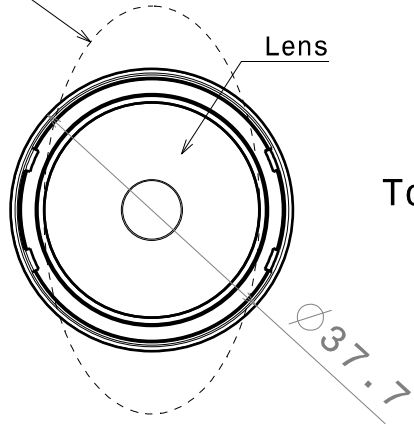

1

Isometric view

Front view

Oval beam direction

Top view

Materials:
 Lens PMMA
 Holder PC, BLACK
 Tape Acrylic foam

This drawing is our property.
 It can't be reproduced
 or communicated without
 our written agreement.

Ledil Oy
 Tehdaskatu 13
 FIN-24100 SALO
 Finland

DRAWING TITLE
 Datasheet EVA-LUXEON-M-WITH-TAPE Assembly

DRAWN BY
 mav

DATE
 12.4.2012

CHECKED BY
 sn

DATE
 12.4.2012

SIZE
 A4

DRAWING NUMBER

REV
 1

DESIGNED BY
 pl

DATE
 17.02.2011

SCALE 2:1

WEIGHT (g)

SHEET 1/1

D

A