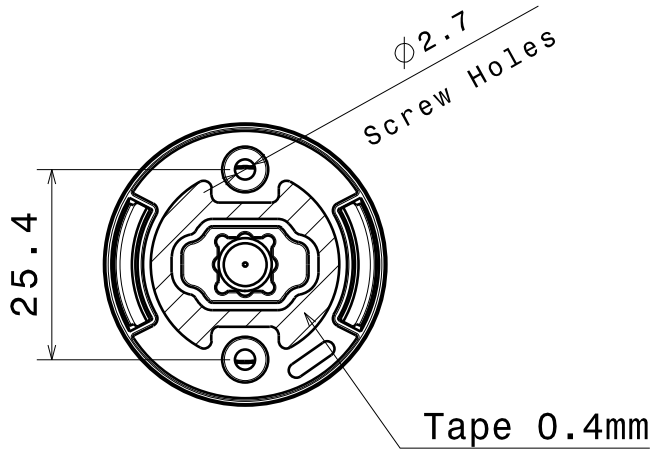

1

Isometric view

Front view

Oval beam direction

Top view

Materials:
 Lens PMMA
 Holder PC, BLACK
 Tape Acrylic foam

This drawing is our property.
 It can't be reproduced
 or communicated without
 our written agreement.

Ledil Oy
 Tehdaskatu 13
 FIN-24100 SALO
 Finland

DRAWING TITLE
 Datasheet EVA-LUXEON-M-WITH-TAPE Assembly

DRAWN BY
 mav

DATE
 12.4.2012

CHECKED BY
 sn

DATE
 12.4.2012

SIZE
 A4

DRAWING NUMBER

REV
 1

DESIGNED BY
 pl

DATE
 17.02.2011

SCALE 2:1

WEIGHT (g)

SHEET 1/1

D

A