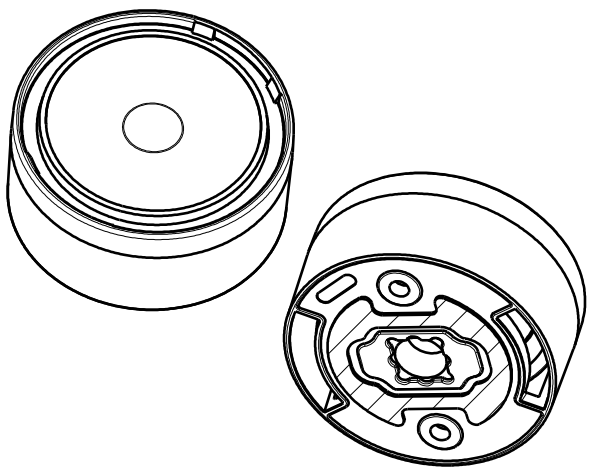

D

C

B

A

4

3

2

1

1

Isometric view

Front view

Oval beam direction

Top view

Materials:
 Lens PMMA
 Holder PC, BLACK
 Tape Acrylic foam

This drawing is our property.
 It can't be reproduced
 or communicated without
 our written agreement.

Ledil Oy
 Tehdaskatu 13
 FIN-24100 SALO
 Finland

DRAWING TITLE
 Datasheet EVA-LUXEON-M-WITH-TAPE Assembly

DRAWN BY
 mav

DATE
 12.4.2012

CHECKED BY
 sn

DATE
 12.4.2012

SIZE
 A4

DRAWING NUMBER

REV
 1

DESIGNED BY
 pl

DATE
 17.02.2011

SCALE 2:1

WEIGHT (g)

SHEET 1/1

D

A