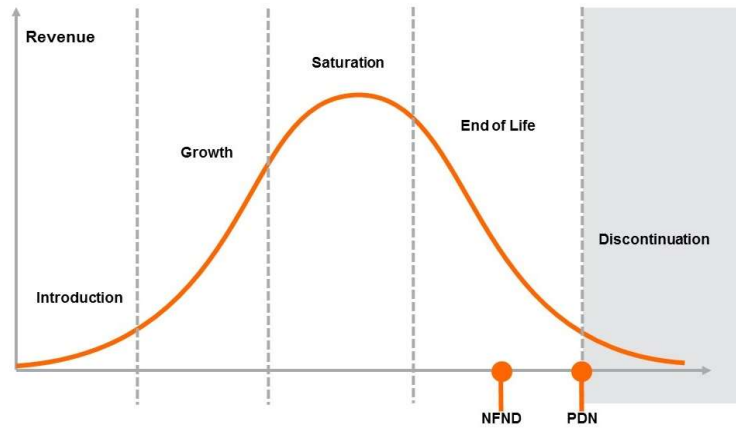

Light is OSRAM

Product Or Individual Q-Code Discontinuation (acc. JEDEC J-STD-048)
OS-PDN-2021-061

01 June 2021

Last order:	01 December 2021
Last delivery:	01 June 2022

Please direct your feedback to your local Sales office.