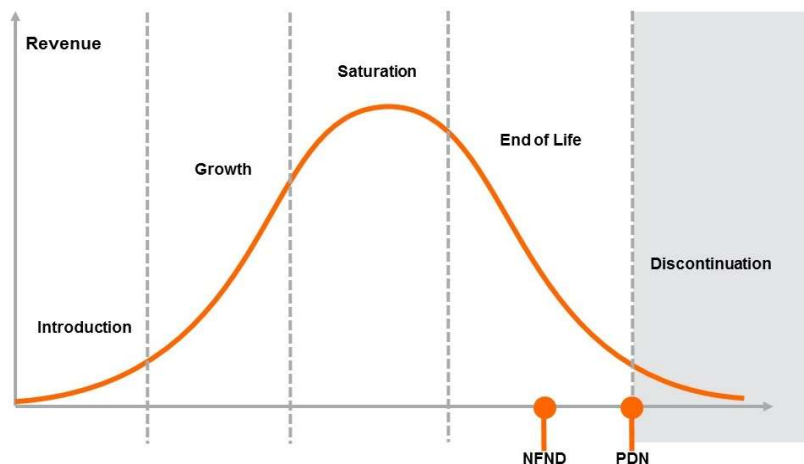

Light is OSRAM

Product Or Individual Q-Code Discontinuation (acc. JEDEC J-STD-048)

15 June 2021

OS-PDN-2021-070

Last order:	30 June 2021
Last delivery:	30 September 2021

Please direct your feedback to your local Sales office.