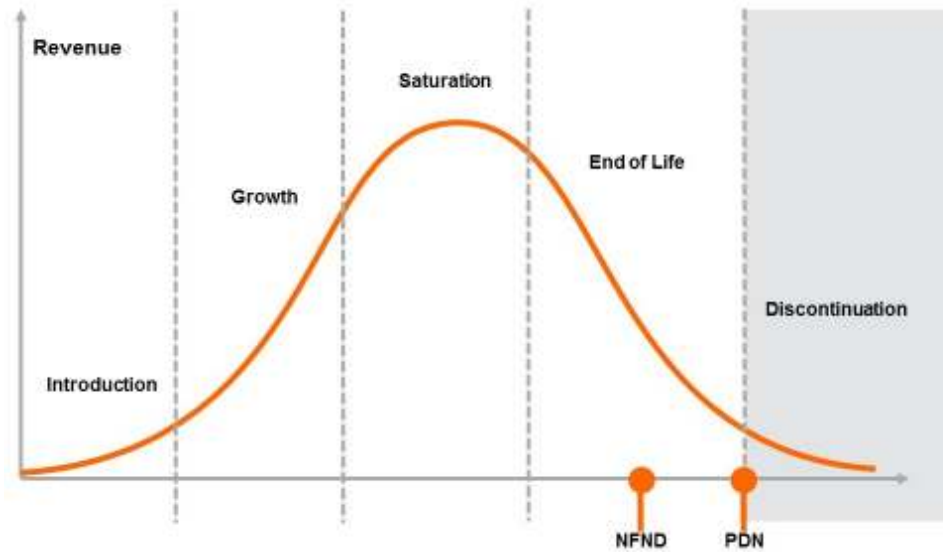

Light is OSRAM

Product Discontinuation (acc. JEDEC J-STD-048) OS-PD-2018-090

15-May-2019

Last order:	15-Dec-2019
Last delivery:	15-Jun-2020
Reason:	Discontinuing the LUW devices in the layer transfer platform.