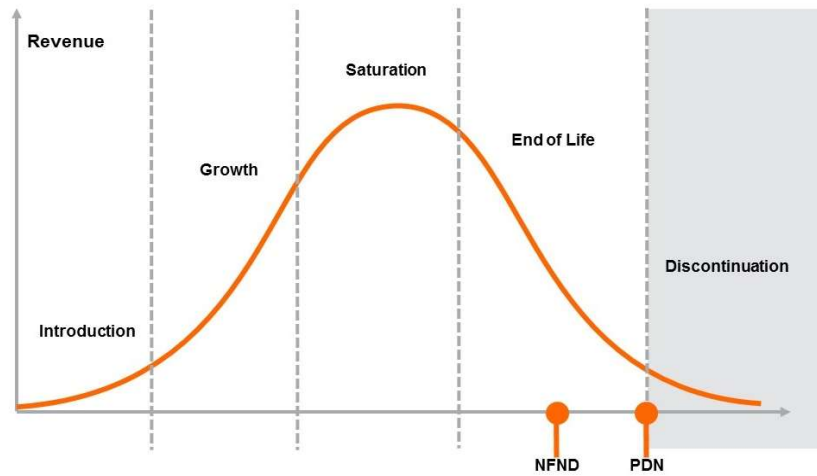

Product Or Individual Q-Code Discontinuation (acc. JEDEC J-STD-048)
OS-PDN-2020-008

3-Feb-2020

Last order: 03 February 2020
Last delivery: 03 February 2020

Please direct your feedback to your local Sales office.