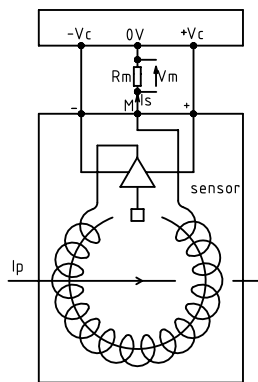

Cable 454399999990007 unmounted included

	All Dimensions in mm Original Size DIN A4		Scale 1:2	Free size tol.	Ref.
	All rights reserved		Created by 104260	Inspected by 104260	Standardisation 302077
Department EL PD		Title Current Sensor HCM 2000A-0-50-CCA-C		Date 2021-04-08	State Final Release
HARTING D-32339 Espelkamp		Type TB	Number 20 31 200 0201		Doc-Key / ECM-Nr. 100524654/UGD/001/E 500000192256
				Rev. E	Page 1/1