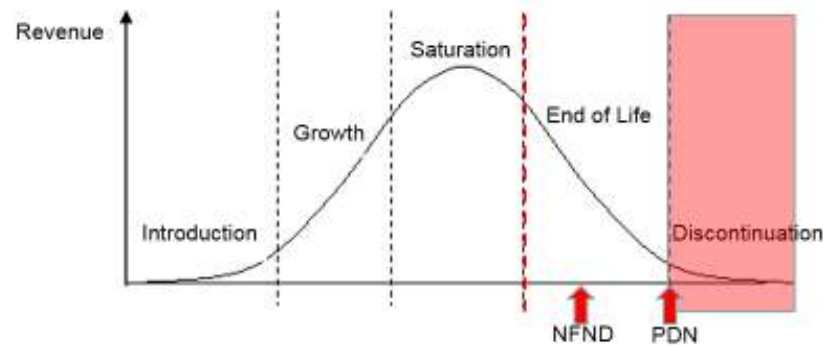

Light is OSRAM

Product Discontinuation (acc. JEDEC J-STD-048) OS-PD-2017-019

4/17/2017

Last order: 10/15/2017

Last delivery: 4/15/2018

Reason: Streamline Oslon product family by replacing the old generation SSL color devices with the higher performance and new generation devices