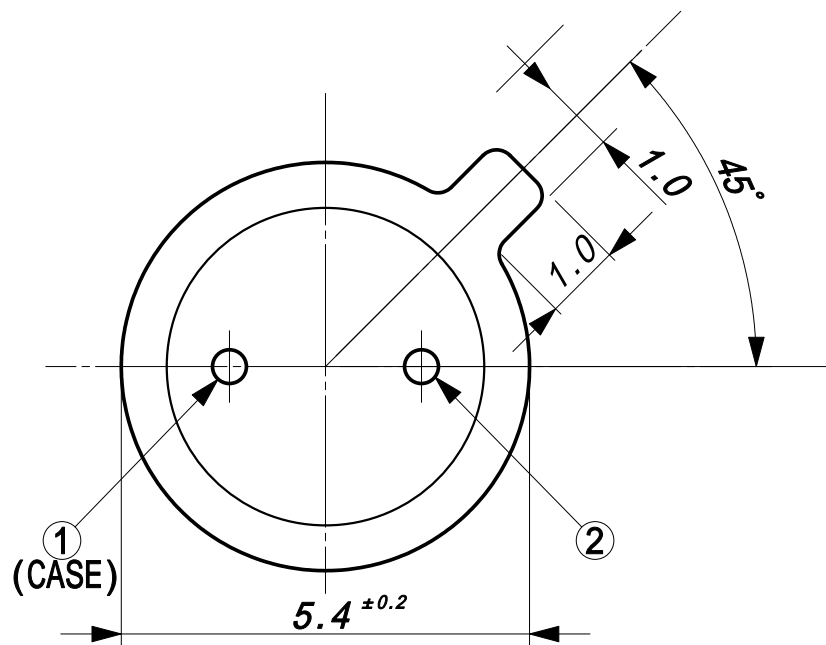

Anode
Cathode

CHK BY	DWG BY	TITLE
	T.Naka	WC Package
DATE.	SCALE UNIT	DWG. No.
2018.9.3	10/1 mm	