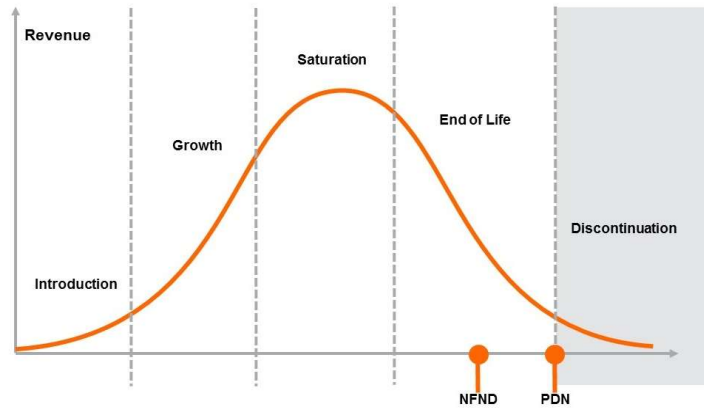

Light is OSRAM

Product Or Individual Q-Code Discontinuation (acc. JEDEC J-STD-048)

15 March 2021

OS-PDN-2021-024

Last order: 01 October 2021

Last delivery: 01 April 2022

Please direct your feedback to your local Sales office.