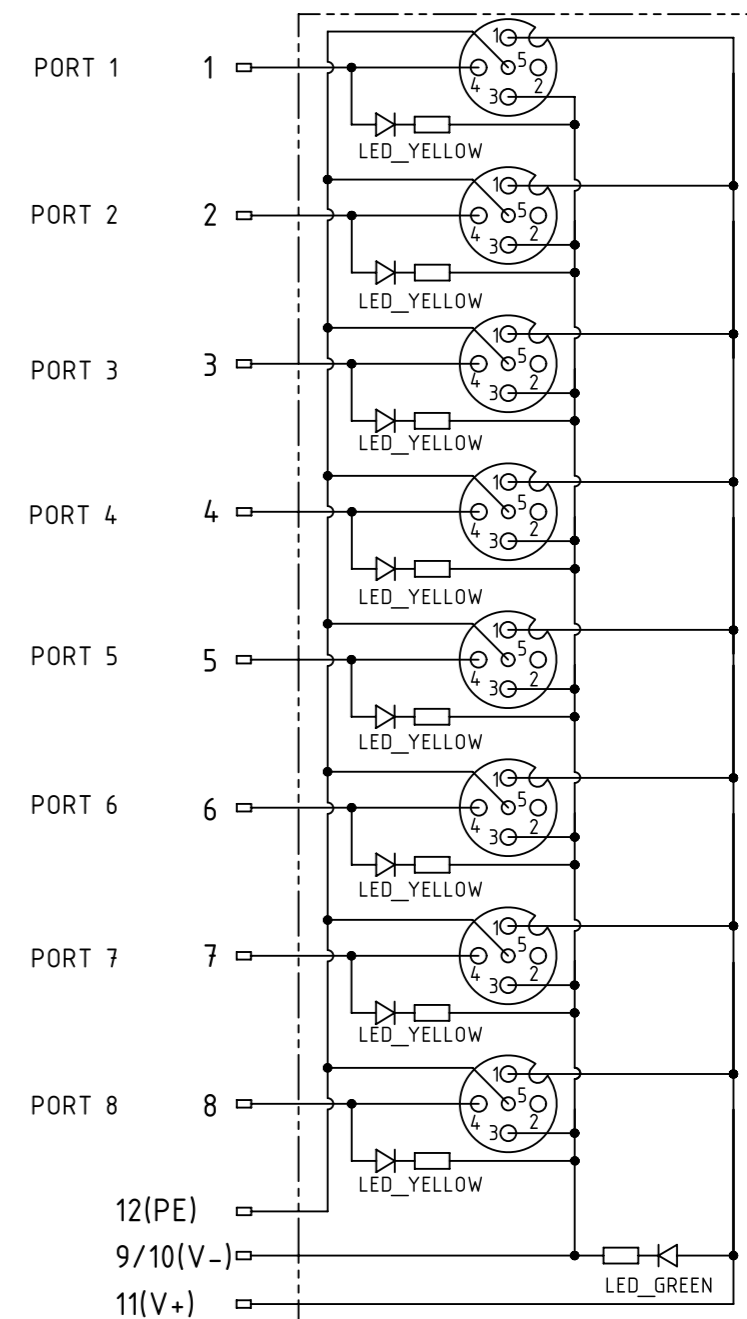

Loading plan

- Protection level: IP67
- Temperature range: -25°C ... +85°C

All Dimensions in mm		Tech. Character.		Free size tol.		According to production drawing	
All rights reserved		Created by	Inspected by	Standardisation	Date	State	
Department HCS - RO		COSTEA Costea	402676 Gross	MUNTEANV Muntean	2020-04-16	Final Release	
HARTING Customised Solutions		Title				Doc-Key / ECM-Nr.	
D-32339 Espelkamp		har-SAB M12/8/4p M23/12p				100831474/UGD/001/B 500000171205	
		Type	Number		Rev.	Page	
		TB	090700221200		B	1/1	