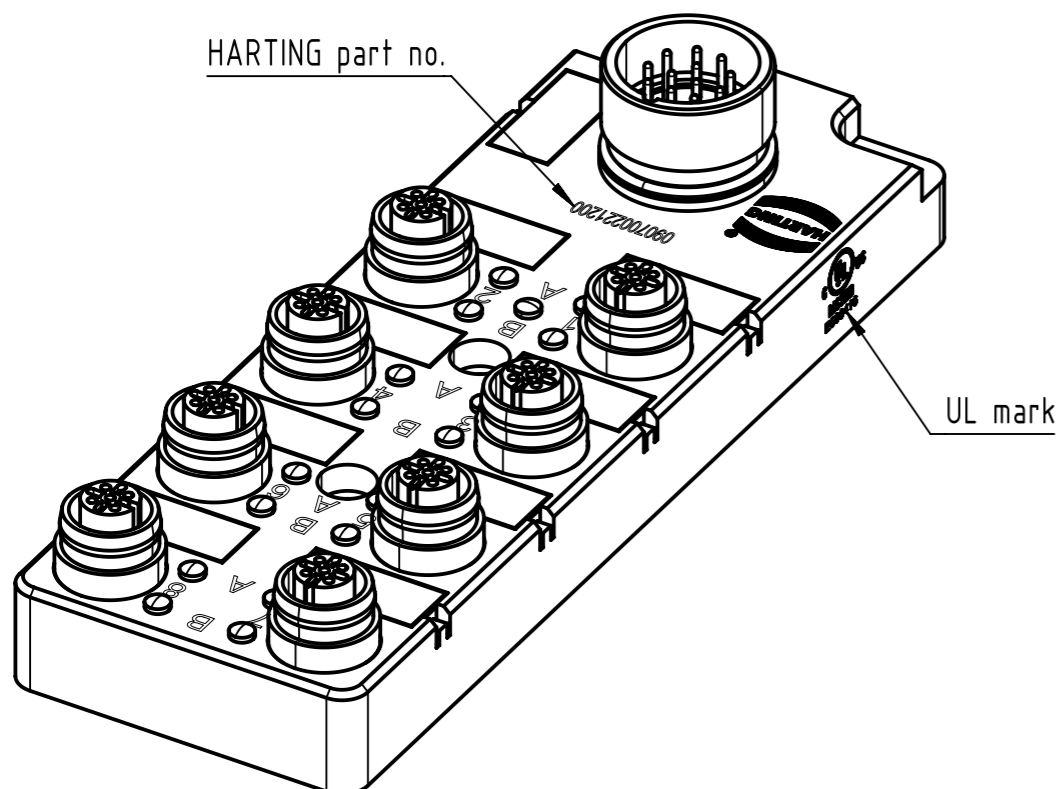

Loading plan

- Protection level: IP67
- Temperature range: -25°C ... +85°C

All Dimensions in mm		Tech. Character.		Free size tol.		According to production drawing	
All rights reserved		Created by	Inspected by	Standardisation	Date	State	
Department HCS - RO		COSTEA Costea	402676 Gross	MUNTEANV Muntean	2020-04-16	Final Release	
HARTING Customised Solutions		Title				Doc-Key / ECM-Nr.	
D-32339 Espelkamp		har-SAB M12/8/4p M23/12p				100831474/UGD/001/B 500000171205	
		Type	Number		Rev.	Page	
		TB	090700221200		B	1/1	