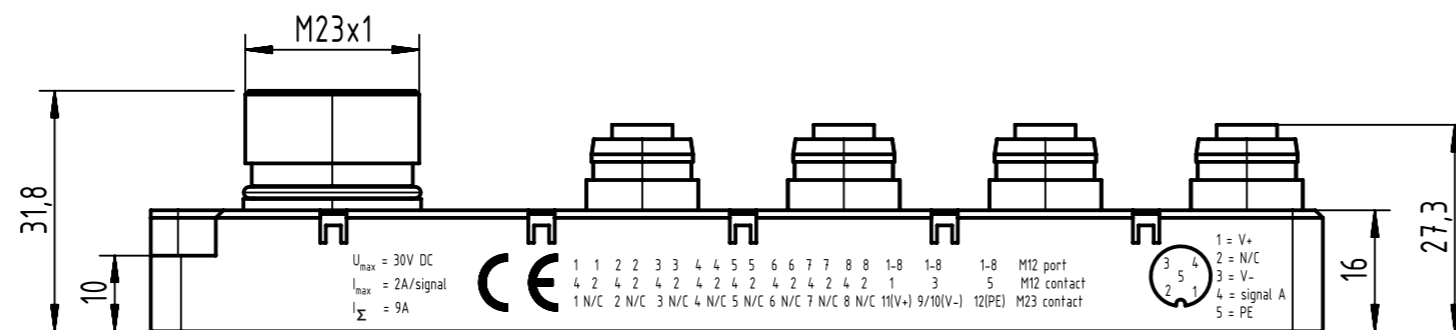

Loading plan

- Protection level: IP67
- Temperature range: -25°C ... +85°C

All Dimensions in mm		Tech. Character.		Free size tol.		According to production drawing	
All rights reserved		Created by	Inspected by	Standardisation	Date	State	
Department HCS - RO		COSTEA Costea	402676 Gross	MUNTEANV Muntean	2020-04-16	Final Release	
HARTING Customised Solutions		Title				Doc-Key / ECM-Nr.	
D-32339 Espelkamp		har-SAB M12/8/4p M23/12p				100831474/UGD/001/B 500000171205	
		Type	Number		Rev.	Page	
		TB	090700221200		B	1/1	