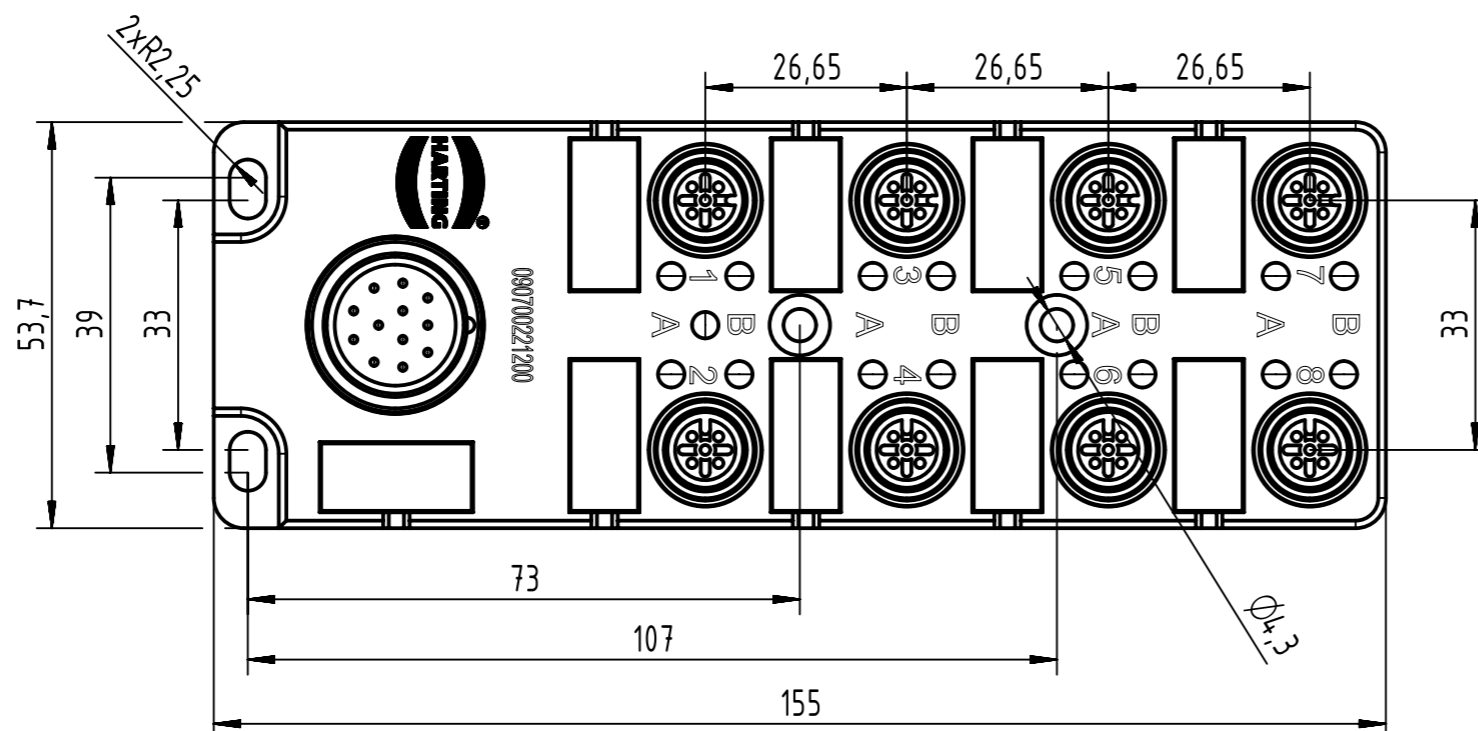

Loading plan

- Protection level: IP67
- Temperature range: -25°C ... +85°C

All Dimensions in mm		Tech. Character.		Free size tol.		According to production drawing	
All rights reserved		Created by	Inspected by	Standardisation	Date	State	
Department HCS - RO		COSTEA Costea	402676 Gross	MUNTEANV Muntean	2020-04-16	Final Release	
HARTING Customised Solutions		Title				Doc-Key / ECM-Nr.	
D-32339 Espelkamp		har-SAB M12/8/4p M23/12p				100831474/UGD/001/B 500000171205	
		Type	Number		Rev.	Page	
		TB	090700221200		B	1/1	