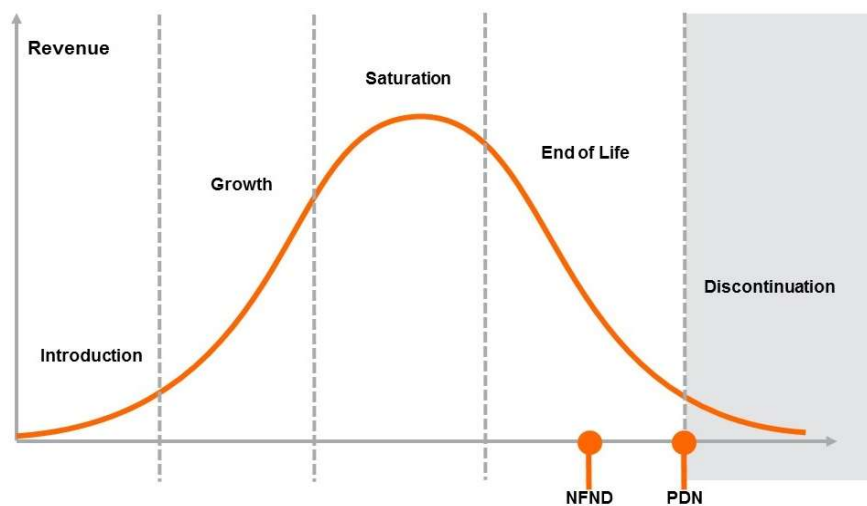

Light is OSRAM

Product Or Individual Q-Code Discontinuation (acc. JEDEC J-STD-048)
OS-PDN-2020-064

01 October 2020

Last order:	01 April 2021
Last delivery:	01 October 2021

Please direct your feedback to your local Sales office.