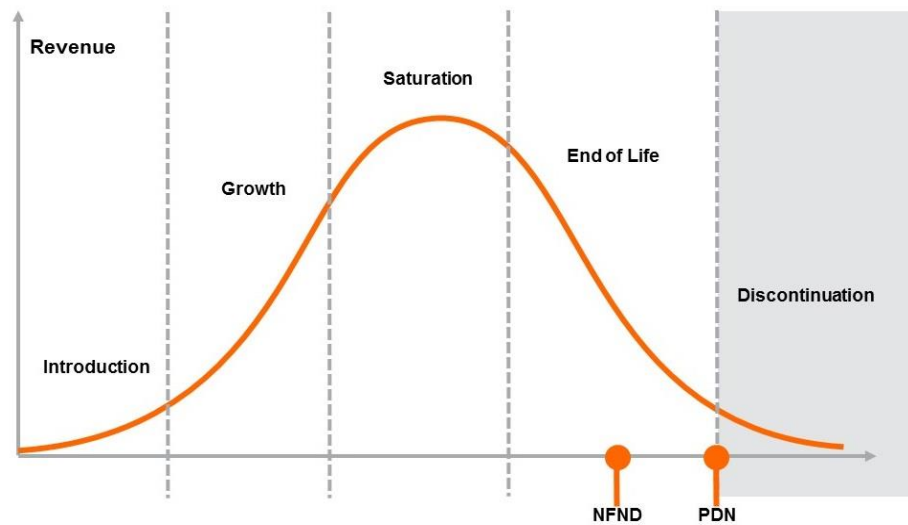

Light is OSRAM

Product Or Individual Q-Code Discontinuation (acc. JEDEC J-STD-048)
OS-PDN-2019-034

15 July 2019

Last order: 15 October 2019
Last delivery: 15 January 2020

Please direct your feedback to your local Sales office.