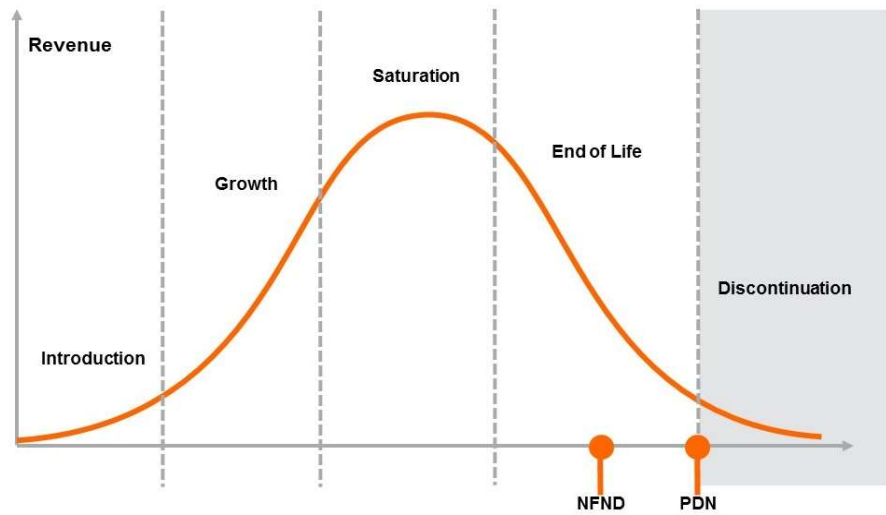

Light is OSRAM

Product Or Individual Q-Code Discontinuation (acc. JEDEC J-STD-048)
OS-PDN-2021-043

15 April 2021

Last order: 15 July 2021
Last delivery: 15 October 2021

Please direct your feedback to your local Sales office.