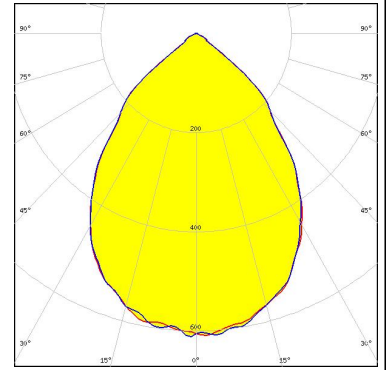

OPTICAL RESULTS (SIMULATED):

OSRAM

Opto Semiconductors

LED	OSCONIQ C 2424
FWHM / FWTM	80.0° / 106.0°
Efficiency	92 %
Peak intensity	0.6 cd/lm
LEDs/each optic	1
Light colour	White
Required components: