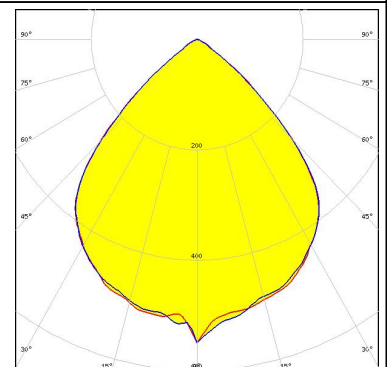

### SPECIFICATION:

Dimensions	49.5 x 49.5 mm
Height	5 mm
Fastening	screw
ROHS compliant	yes ⓘ

### ORDERING INFORMATION:

Component	Qty in box	MOQ	MPQ	Box weight (kg)
C17270_STRADELLA-8-5050-HB-W-PC » Box size: 480 x 280 x 300 mm	800	160	160	4.7

See also our general installation guide: [www.ledil.com/installation\\_guide](http://www.ledil.com/installation_guide)

#### OPTICAL RESULTS (SIMULATED):

LED J Series 3030  
 FWHM / FWTM 89.0° / 109.0°  
 Efficiency 88 %  
 Peak intensity 0.5 cd/lm  
 LEDs/each optic 1  
 Light colour White  
 Required components:

LED LUXEON 5050 HE  
 FWHM / FWTM 86.0° / 110.0°  
 Efficiency 86 %  
 Peak intensity 0.5 cd/lm  
 LEDs/each optic 1  
 Light colour White  
 Required components:

Protective plate, glass

LED LUXEON 5050 HE  
 FWHM / FWTM 88.0° / 110.0°  
 Efficiency 92 %  
 Peak intensity 0.6 cd/lm  
 LEDs/each optic 1  
 Light colour White  
 Required components:

LED LUXEON 5050 Square LES  
 FWHM / FWTM 86.0° / 109.0°  
 Efficiency 88 %  
 Peak intensity 0.5 cd/lm  
 LEDs/each optic 1  
 Light colour White  
 Required components: