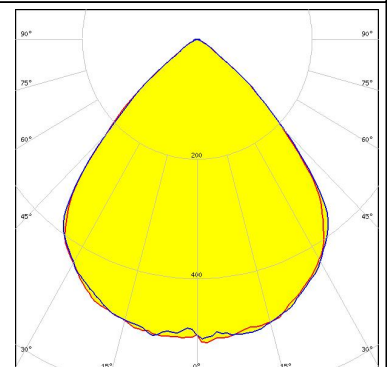

### SPECIFICATION:

Dimensions	49.5 x 49.5 mm
Height	5 mm
Fastening	screw
ROHS compliant	yes ⓘ

### ORDERING INFORMATION:

Component	Qty in box	MOQ	MPQ	Box weight (kg)
C17270_STRADELLA-8-5050-HB-W-PC » Box size: 480 x 280 x 300 mm	800	160	160	4.7

See also our general installation guide: [www.ledil.com/installation\\_guide](http://www.ledil.com/installation_guide)

#### OPTICAL RESULTS (SIMULATED):

LED J Series 3030  
 FWHM / FWTM 89.0° / 109.0°  
 Efficiency 88 %  
 Peak intensity 0.5 cd/lm  
 LEDs/each optic 1  
 Light colour White  
 Required components:

LED LUXEON 5050 HE  
 FWHM / FWTM 86.0° / 110.0°  
 Efficiency 86 %  
 Peak intensity 0.5 cd/lm  
 LEDs/each optic 1  
 Light colour White  
 Required components:

Protective plate, glass

LED LUXEON 5050 HE  
 FWHM / FWTM 88.0° / 110.0°  
 Efficiency 92 %  
 Peak intensity 0.6 cd/lm  
 LEDs/each optic 1  
 Light colour White  
 Required components:

LED LUXEON 5050 Square LES  
 FWHM / FWTM 86.0° / 109.0°  
 Efficiency 88 %  
 Peak intensity 0.5 cd/lm  
 LEDs/each optic 1  
 Light colour White  
 Required components: