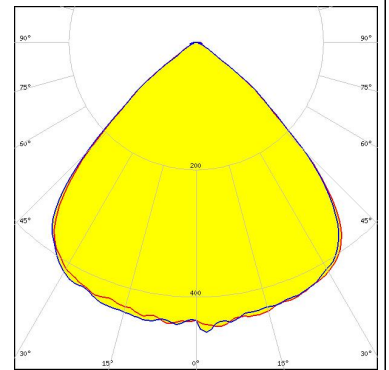

Protective plate, glass

LED LUXEON 5050 HE  
 FWHM / FWTM 88.0° / 110.0°  
 Efficiency 92 %  
 Peak intensity 0.6 cd/lm  
 LEDs/each optic 1  
 Light colour White  
 Required components:

LED LUXEON 5050 Square LES  
 FWHM / FWTM 86.0° / 109.0°  
 Efficiency 88 %  
 Peak intensity 0.5 cd/lm  
 LEDs/each optic 1  
 Light colour White  
 Required components:

#### OPTICAL RESULTS (SIMULATED):

#### SAMSUNG

LED	LM301B
FWHM / FWTM	91.0° / 110.0°
Efficiency	88 %
Peak intensity	0.5 cd/lm
LEDs/each optic	1
Light colour	White
Required components:	

#### GENERAL INFORMATION:

NOTE: The typical beam angle will be changed by different color, chip size and chip position tolerance. The typical total beam angle is the full angle measured where the luminous intensity is half of the peak value.