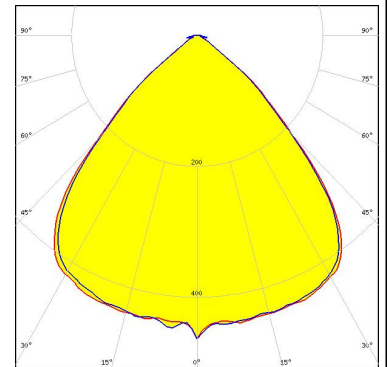

### SPECIFICATION:

Dimensions	49.5 x 49.5 mm
Height	5 mm
Fastening	screw
ROHS compliant	yes ⓘ

### ORDERING INFORMATION:

Component	Qty in box	MOQ	MPQ	Box weight (kg)
C17270_STRADELLA-8-5050-HB-W-PC » Box size: 480 x 280 x 300 mm	800	160	160	4.7

See also our general installation guide: [www.ledil.com/installation\\_guide](http://www.ledil.com/installation_guide)

#### OPTICAL RESULTS (SIMULATED):

LED J Series 3030  
 FWHM / FWTM 89.0° / 109.0°  
 Efficiency 88 %  
 Peak intensity 0.5 cd/lm  
 LEDs/each optic 1  
 Light colour White  
 Required components:

LED LUXEON 5050 HE  
 FWHM / FWTM 86.0° / 110.0°  
 Efficiency 86 %  
 Peak intensity 0.5 cd/lm  
 LEDs/each optic 1  
 Light colour White  
 Required components:

Protective plate, glass

LED LUXEON 5050 HE  
 FWHM / FWTM 88.0° / 110.0°  
 Efficiency 92 %  
 Peak intensity 0.6 cd/lm  
 LEDs/each optic 1  
 Light colour White  
 Required components:

LED LUXEON 5050 Square LES  
 FWHM / FWTM 86.0° / 109.0°  
 Efficiency 88 %  
 Peak intensity 0.5 cd/lm  
 LEDs/each optic 1  
 Light colour White  
 Required components: