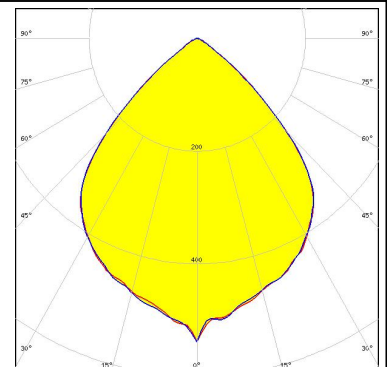

### SPECIFICATION:

Dimensions	49.5 x 49.5 mm
Height	5 mm
Fastening	screw
ROHS compliant	yes ⓘ

### ORDERING INFORMATION:

Component	Qty in box	MOQ	MPQ	Box weight (kg)
C17270_STRADELLA-8-5050-HB-W-PC » Box size: 480 x 280 x 300 mm	800	160	160	4.7

See also our general installation guide: [www.ledil.com/installation\\_guide](http://www.ledil.com/installation_guide)

#### OPTICAL RESULTS (SIMULATED):

LED J Series 3030  
 FWHM / FWTM 89.0° / 109.0°  
 Efficiency 88 %  
 Peak intensity 0.5 cd/lm  
 LEDs/each optic 1  
 Light colour White  
 Required components:

LED LUXEON 5050 HE  
 FWHM / FWTM 86.0° / 110.0°  
 Efficiency 86 %  
 Peak intensity 0.5 cd/lm  
 LEDs/each optic 1  
 Light colour White  
 Required components:

Protective plate, glass

LED LUXEON 5050 HE  
 FWHM / FWTM 88.0° / 110.0°  
 Efficiency 92 %  
 Peak intensity 0.6 cd/lm  
 LEDs/each optic 1  
 Light colour White  
 Required components:

LED LUXEON 5050 Square LES  
 FWHM / FWTM 86.0° / 109.0°  
 Efficiency 88 %  
 Peak intensity 0.5 cd/lm  
 LEDs/each optic 1  
 Light colour White  
 Required components: