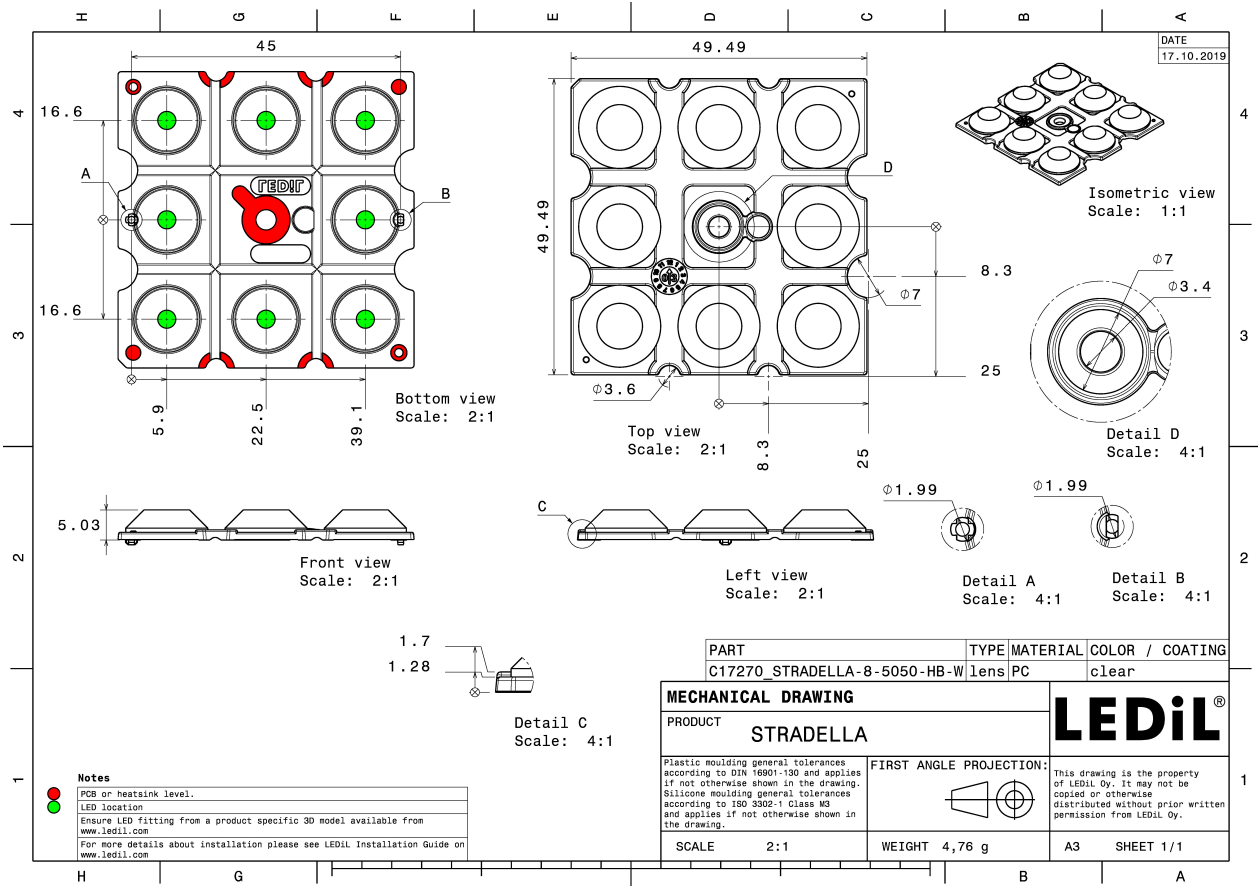

### SPECIFICATION:

Dimensions	49.5 x 49.5 mm
Height	5 mm
Fastening	screw
ROHS compliant	yes ⓘ

### ORDERING INFORMATION:

Component	Qty in box	MOQ	MPQ	Box weight (kg)
C17270_STRADELLA-8-5050-HB-W-PC » Box size: 480 x 280 x 300 mm	800	160	160	4.7

See also our general installation guide: [www.ledil.com/installation\\_guide](http://www.ledil.com/installation_guide)