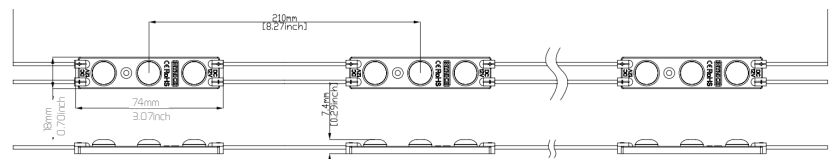

Edgemax LED Module

WLM-LED-ABS-12V-078018-2835-3

Technical data

Light color (designation)	White
Color (CCT)	6500 K
Color Rendering Index	Ra > 70
Typical Brightness (lumen/module)	150 lm

Application data

Energy Consumption (W/chain)	30
Energy Consumption (modules/chain)	20
Energy Consumption (W/module)	1.5
Max. operating (case) temperature (t.)	80°C
Dimming mode	Dimmable
Cutting Resolution	Cut on wire between every module

Features

- 175° Beam angle, High efficiency, High uniformity LENS;
- IP level: IP67;
- Best for ultra-thin light box and channel letter.

Light distribution

Beam angle 175°

Specification

Dimension	3.1*0.7"(78*18mm)
Power	1.5W±10%
Working voltage	12V
Driving mode	Constant current
Center distance	8.3"(210mm)
Cascading	20pcs
Working temp	-25~+55°C
Storage temp	-40~+85°C
IP grade	IP67

Profile drawings

Unit: inch(mm)

Application notes

Unit: inch(mm)

		Depth	Brightness
1m² Light Box	16 Modules	H=3.5"(90mm)	3720 lux
		H=3.9"(100mm)	3100 lux
		H=4.3"(110mm)	2450 ux
		H=4.7"(120mm)	2050 lux
		H=5.1"(130mm)	1500 lux