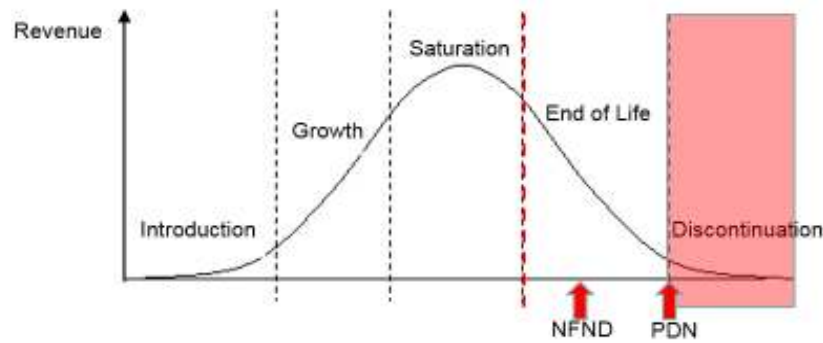

Light is OSRAM

Product Discontinuation (acc. JEDEC J-STD-048) OS-PD-2017-048

9/4/2017

Last order: 11/1/2017

Last delivery: 2/1/2018

Reason: Vintage devices. New generation device launch would replace these devices