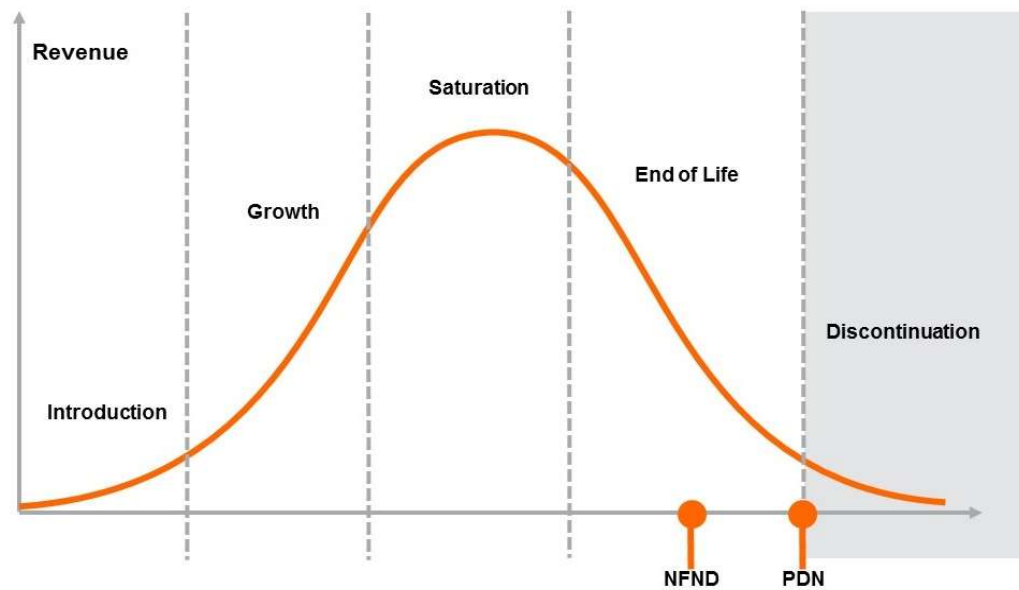

Light is OSRAM

Product Or Individual Q-Code Discontinuation (acc. JEDEC J-STD-048) OS-PDN-2021-089

02 August 2021

Last order: 01 February 2022

Last delivery: 01 August 2022

Please direct your feedback to your local Sales office.