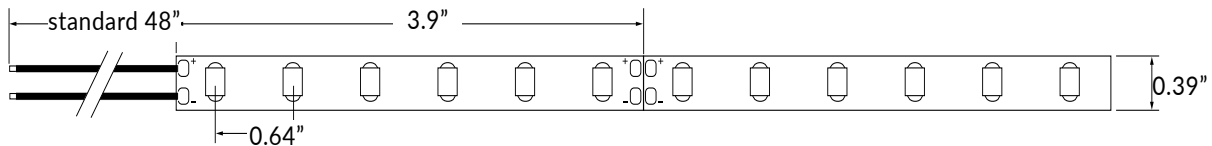

T300-27K-12V-R16
 T300-30K-12V-R16
 T300-52K-12V-R16

2.2W White LED Tape Light, 16 Ft. Reel

SPECIFICATION:

Input Voltage	12 VDC
Wattage	2.2 W/ft
Output	2700K - 208 lm/ft
	3000K - 214 lm/ft
	5200K - 230 lm/ft
CRI	90+
Dimmable	0-10V, ELV, MLV
Max. Run Length	16 ft
Field Cuttable	3.9" cut points
Beam Angle	120°
Operating Temp.	-13°F to 140°F
Warranty	5 year limited*
Lifetime	50,000 hours
Adhesive	3M™ VHB mounting adhesive on back
Dimensions	0.39" W x 0.08" H (10mm x 2.0mm)
Power Supply	Compatible with all 24VDC power supplies

Applications:

- Indoor Signage
- Indirect Lighting
- Accent Lighting
- Undercabinet Lighting
- Furniture Accents

DIMENSIONS

RECOMMENDED ACCESSORIES

TAPE-TO-TAPE
BLOCK CONNECTOR

BLOCK-TW-SC

TAPE-TO-WIRE
BLOCK CONNECTOR