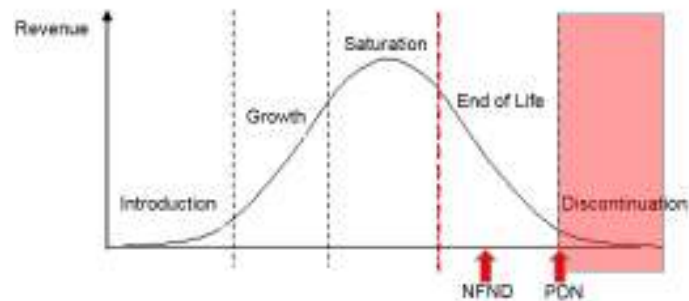

Light is OSRAM

Product Discontinuation (acc. JEDEC J-STD-048)
OS-PD-2018-035

15-Mar-2018

Last order:	1-Oct-2018
Last delivery:	1-Apr-2019
Reason:	Replaced by 10K reel as per market request

Please direct your feedback to your local Sales office.