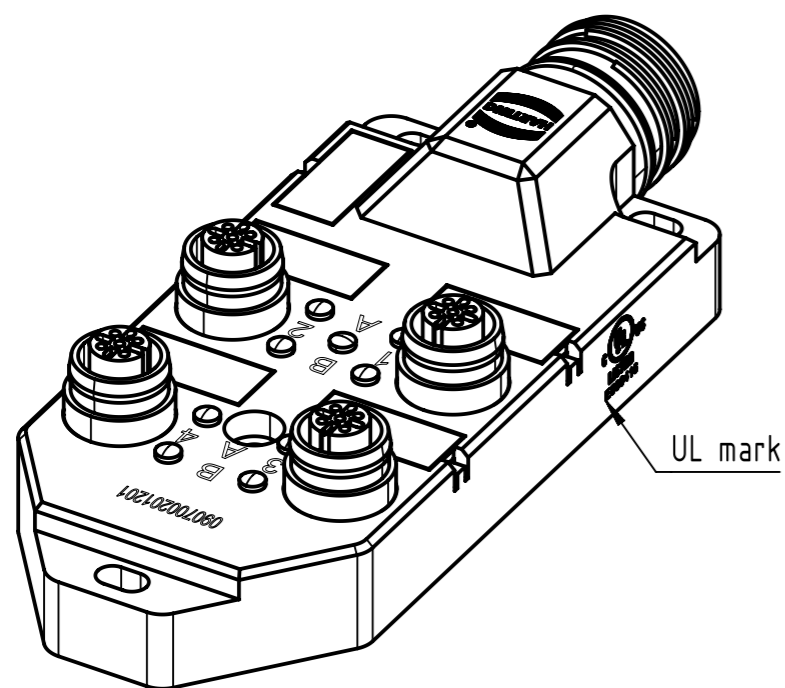

X
male

Loading plan

- Protection level: IP67
- Temperature range: -25°C ... +85°C

All Dimensions in mm		Tech. Character.		Free size tol.		According to production drawing	
All rights reserved		Created by COSTEA	Inspected by 402676 Gross	Standardisation MUNTEANV Muntean	Date 2020-04-16	State Final Release	
Department HCS - RO		Title har-SAB M12/4/4p M23/12p RA				Doc-Key / ECM-Nr. 100831475/UGD/001/C 500000171205	
HARTING Customised Solutions D-32339 Espelkamp		Type TB	Number 090700201201			Rev. C	Page 1/1