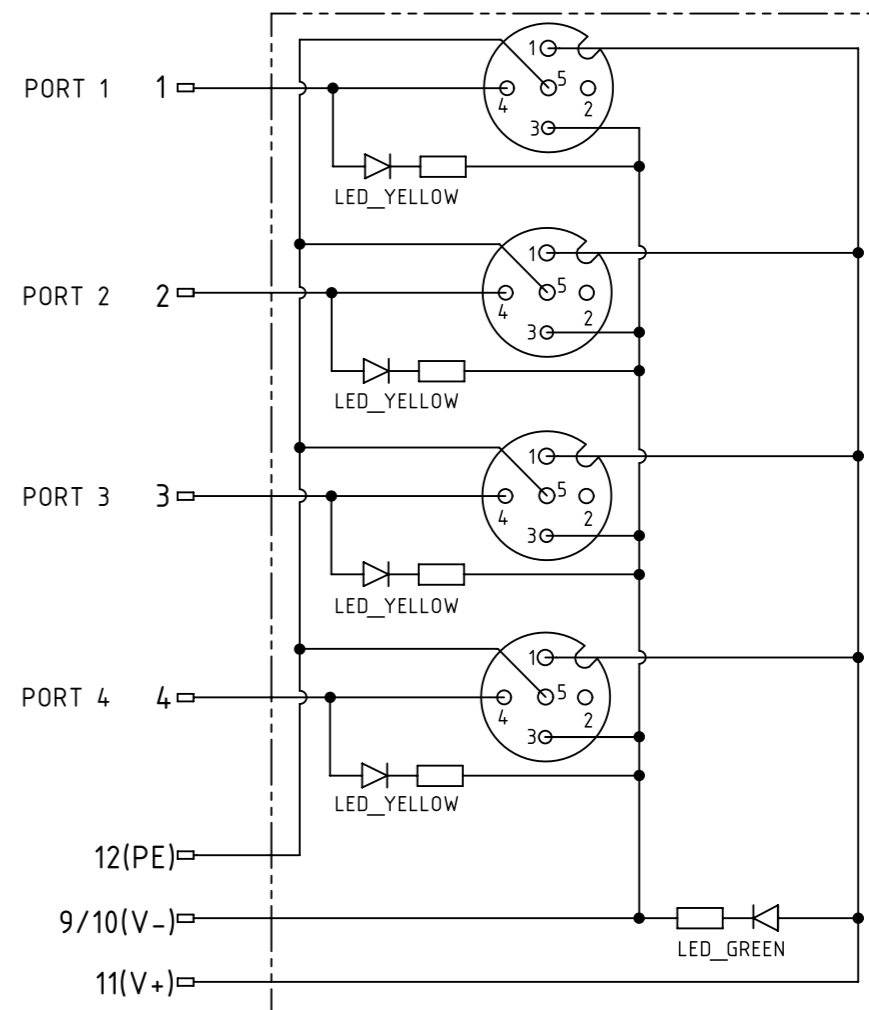

X
male

Loading plan

- Protection level: IP67
- Temperature range: -25°C ... +85°C

All Dimensions in mm		Tech. Character.		Free size tol.		According to production drawing	
All rights reserved		Created by COSTEA	Inspected by 402676 Gross	Standardisation MUNTEANV Muntean	Date 2020-04-16	State Final Release	
Department HCS - RO		Title har-SAB M12/4/4p M23/12p RA				Doc-Key / ECM-Nr. 100831475/UGD/001/C 500000171205	
HARTING Customised Solutions D-32339 Espelkamp		Type TB	Number 090700201201			Rev. C	Page 1/1