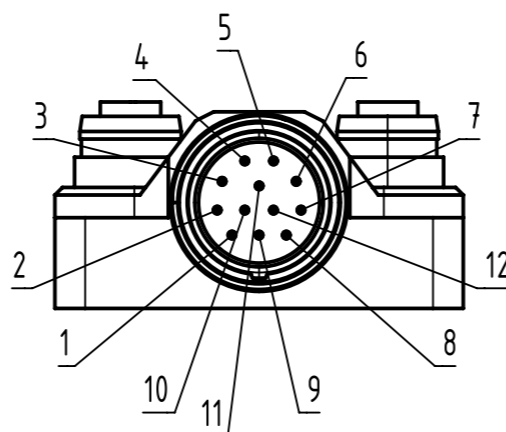

X
male

Loading plan

- Protection level: IP67
- Temperature range: -25°C ... +85°C

All Dimensions in mm		Tech. Character.		Free size tol.		According to production drawing	
All rights reserved		Created by COSTEA	Inspected by 402676 Gross	Standardisation MUNTEANV Muntean	Date 2020-04-16	State Final Release	
Department HCS - RO		Title har-SAB M12/4/4p M23/12p RA				Doc-Key / ECM-Nr. 100831475/UGD/001/C 500000171205	
HARTING Customised Solutions D-32339 Espelkamp		Type TB	Number 090700201201			Rev. C	Page 1/1