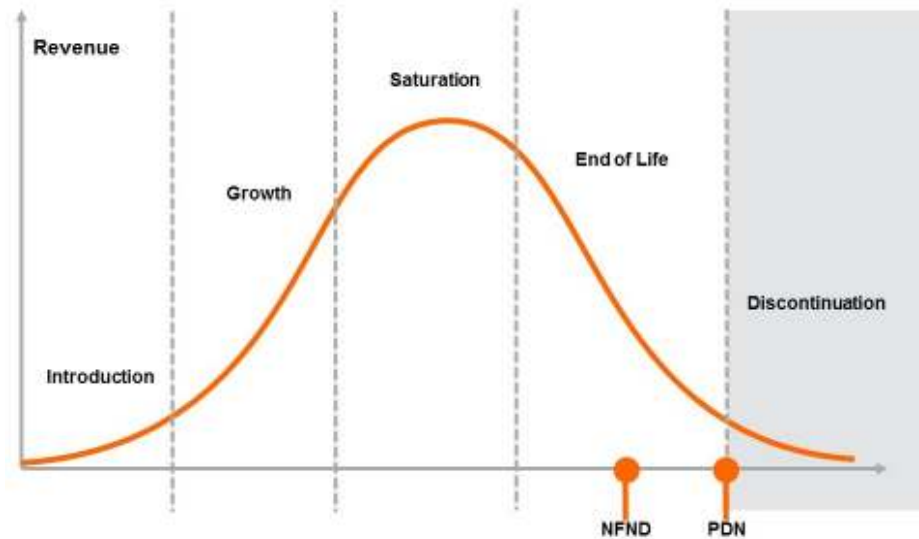

Light is OSRAM

Product Discontinuation (acc. JEDEC J-STD-048) OS-PD-2019-001

02-Jan-2019

Last order:	02-Jul-2019
Last delivery:	02-Jan-2020
Reason:	Product streamline for the OSLOM SQ GW.CSSRM1.xx devices